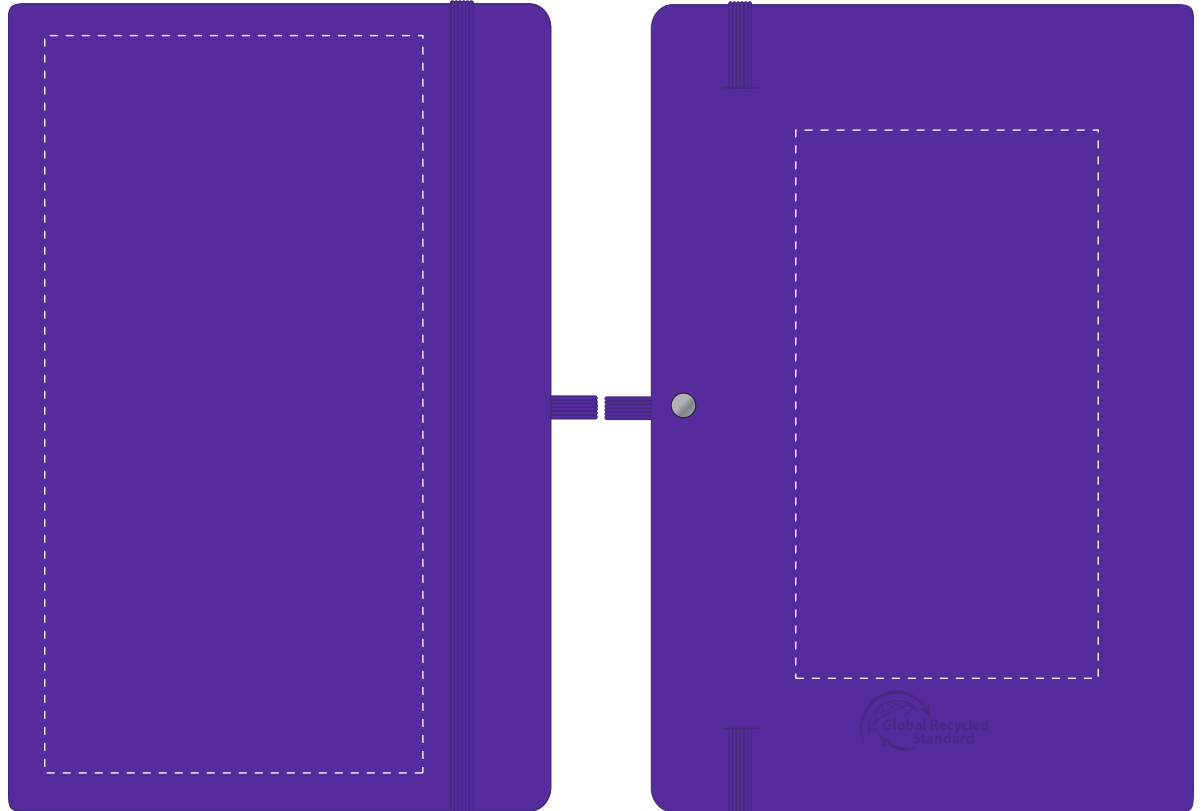

Your Ref:	Quantity:	Product Code: QS2345
Our Ref:	Version: 1	Product Colour: PURPLE

**PRINTING CONCERNS:****PRODUCT INFO: DUE TO THE NATURE OF THE PRODUCT THE PRINT POSITION MAY VARY BY 2 - 3 MM**

We stock this item in the following colours

**PANTONE REFERENCE(S)**

- Colour 1
- Colour 1
- Colour 1
- Colour 1

ARTWORK SCALE 50%

Product Image for visualisation  
- colours may vary

- **CENTRED TO PRINT AREA**
- **CENTRED TO NOTEBOOK**

The dashed line is to demonstrate print area and will not appear on your printed item

To proceed, please approve visual via the online system.

ARTWORK SCALE 100%  
Max print area: 195mm x 100mm

ARTWORK SCALE 100%  
Max print area: 145mm x 80mm